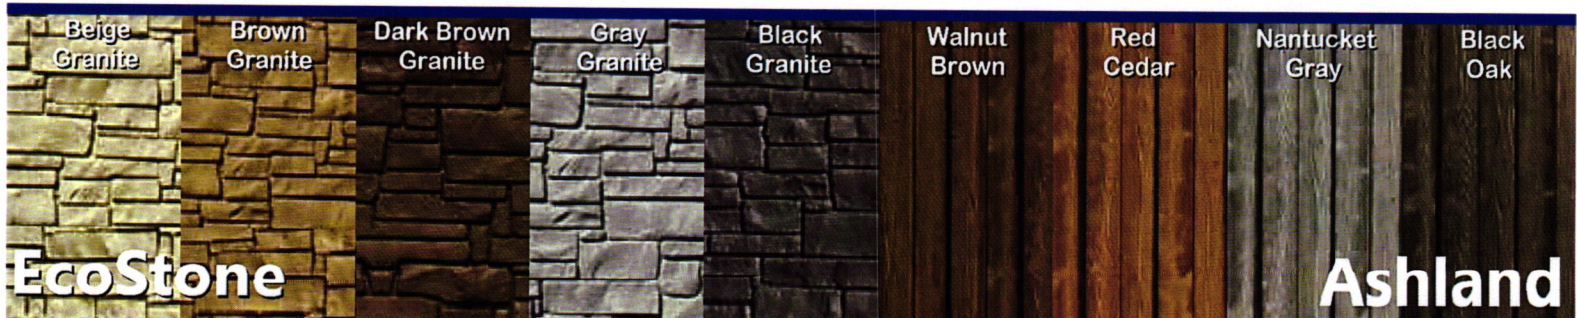

EcoStone

Authorized Dealer

Ashland

SimTek®

SUPERIOR WIND RATING **IMPACT RESISTANT** **FADE RESISTANT** **ECO-FRIENDLY**

EcoStone

Ashland

PH# 800-593-3623 WI# 715-832-0300 • info@hayworthfences.com