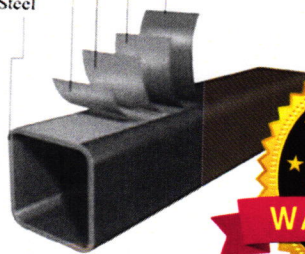

## Rackable vs. Stair-Step

Fully Rackable Panels

Stair-Stepping Panels

A rackable panel gives you the capabilities of following steep grade changes. This eliminates stair-stepping panels with the flexibility of a 36" rise in an 8' run.

Zinc-Rich Phosphating  
Hot-Dip Galvanizing  
Steel  
Polyester Powder Coating  
Organic Zinc-Rich Epoxy Powder Coating

**ROYAL GUARD ORNAMENTAL IRON** – We are proud to present Royal Guard, a quality option for your ornamental iron fence. Featuring a fully Rackable design, gloss black finish, and treated steel backed with a 10-year warranty. It comes in a variety of styles and sizes.