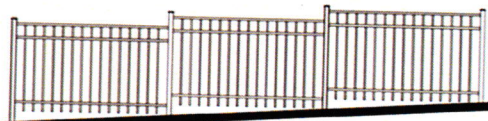

# Royal Guard Fence

*by Alliance*

PH# 800-593-3623

WI# 715-832-0300

## Rackable vs. Stair-Step

Fully Rackable Panels

Stair-Stepping Panels

A rackable panel gives you the capabilities of following steep grade changes. This eliminates stair-stepping panels with the flexibility of a 36" rise in an 8' run.

Zinc-Rich Phosphating  
Hot-Dip Galvanizing  
Steel  
Polyester Powder Coating  
Organic Zinc-Rich Epoxy Powder Coating

**ROYAL GUARD ORNAMENTAL IRON** – We are proud to present Royal Guard, a quality option for your ornamental iron fence. Featuring a fully Rackable design, gloss black finish, and treated steel backed with a 10-year warranty. It comes in a variety of styles and sizes.

**Royal-Flat Top**  
Offers a clean finish that will accent any yard beautifully.

**Regal-Spear Top**  
Features a traditional design that is as good looking as it is practical.

**Guardian-Curve Top**  
Is the ultimate ornamental iron option for your property's protection.