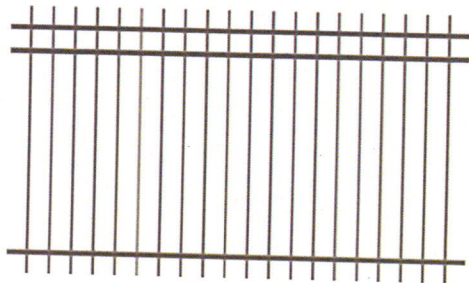

Zinc-Rich Phosphating  
Hot-Dip Galvanizing  
Steel  
Polyester Powder Coating  
Organic Zinc-Rich Epoxy Powder Coating

**ROYAL GUARD ORNAMENTAL IRON** – We are proud to present Royal Guard, a quality option for your ornamental iron fence. Featuring a fully Rackable design, gloss black finish, and treated steel backed with a 10-year warranty. It comes in a variety of styles and sizes.

**Royal-Flat Top**  
Offers a clean finish that will accent any yard beautifully.

**Regal-Spear Top**  
Features a traditional design that is as good looking as it is practical.

**Guardian-Curve Top**  
Is the ultimate ornamental iron option for your property's protection.

**Imperial-Open Top**  
Has the options for a number of adornments, which can convert this into one of our most eloquent options.

17302 County Highway J  
Chippawa Falls, WI 54729

715-832-0300

info@hayworthfences.com