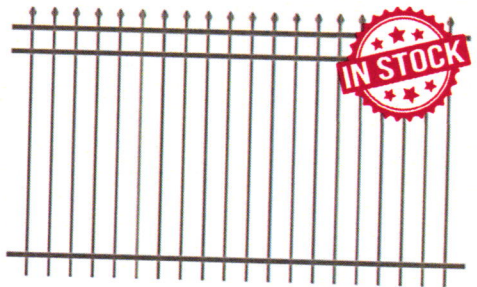

Zinc-Rich Phosphating  
Hot-Dip Galvanizing  
Steel  
Polyester Powder Coating  
Organic Zinc-Rich Epoxy Powder Coating

**ROYAL GUARD ORNAMENTAL IRON** – We are proud to present Royal Guard, a quality option for your ornamental iron fence. Featuring a fully Rackable design, gloss black finish, and treated steel backed with a 10-year warranty. It comes in a variety of styles and sizes.

**Royal-Flat Top**  
Offers a clean finish that will accent any yard beautifully.

**Regal-Spear Top**  
Features a traditional design that is as good looking as it is practical.

**Guardian-Curve Top**  
Is the ultimate ornamental iron option for your property's protection.