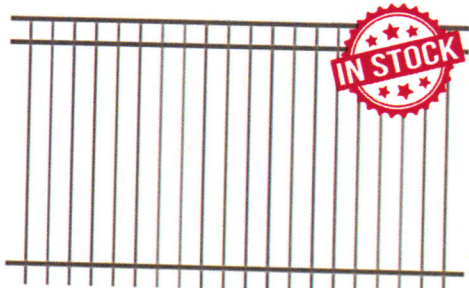

ROYAL GUARD ORNAMENTAL IRON – We are proud to present Royal Guard, a quality option for your ornamental iron fence. Featuring a fully Rackable design, gloss black finish, and treated steel backed with a 10-year warranty. It comes in a variety of styles and sizes.

Royal-Flat Top
Offers a clean finish that will accent any yard beautifully.