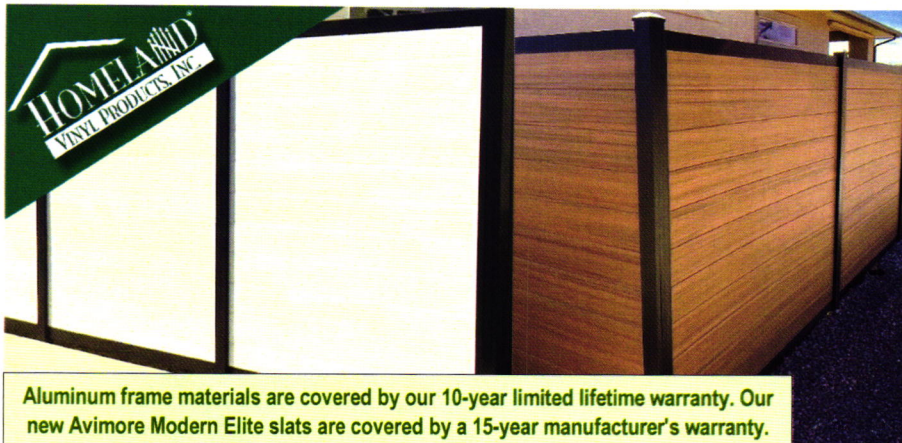

Avimore Modern *by Alliance*

Fence

Co., Inc.

PH# 800-593-3623

WI# 715-832-0300

Lasting beauty with customizable horizontal or vertical privacy tongue & groove infill along with an elegant yet rugged aluminum framework. The possibilities are endless!

Aluminum frame materials are covered by our 10-year limited lifetime warranty. Our new Avimore Modern Elite slats are covered by a 15-year manufacturer's warranty.

Colors & Homewood

Mocha Walnut Aspen Latte Green Teak Chai Gray