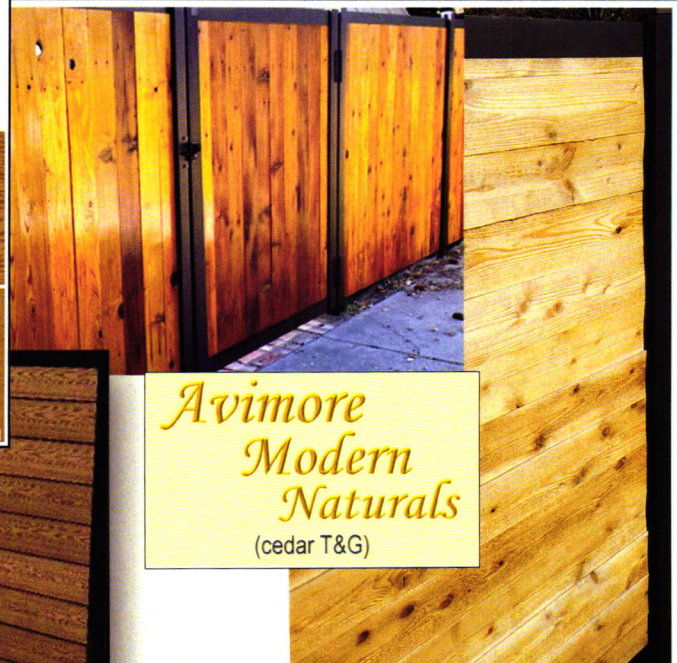

Aluminum frame materials are covered by our 10-year limited lifetime warranty. Our new Avimore Modern Elite slats are covered by a 15-year manufacturer's warranty.

Colors & Homewood

Mocha Walnut Aspen Latte Green Teak Chai Gray

Homeland Non-Variiegated Colors

White Tan Adobe Ash Gray

(Colors may not be exactly as shown)

Note: Color options vary by item. Call for available color options.

Avimore Modern Elite *by Alliance*

Composite T&G Slats

Black Wood Texture Gray Wood Texture Chocolate Wood Texture Red Brown Wood Texture Yellow Wood Texture

Black Sanded Finish Gray Sanded Finish Chocolate Sanded Finish Red Brown Sanded Finish Yellow Sanded Finish