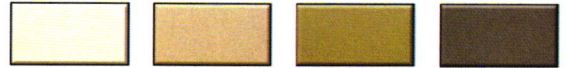

Aluminum frame materials are covered by our 10-year limited lifetime warranty. Our new Avimore Modern Elite slats are covered by a 15-year manufacturer's warranty.

Colors & Homewood

Mocha Walnut Aspen Latte Green Teak Chai Gray

Homeland Non-Variiegated Colors

White Tan Adobe Ash Gray

(Colors may not be exactly as shown)

Note: Color options vary by item. Call for available color options.

Avimore Modern Elite *by Alliance*

Composite T&G Slats